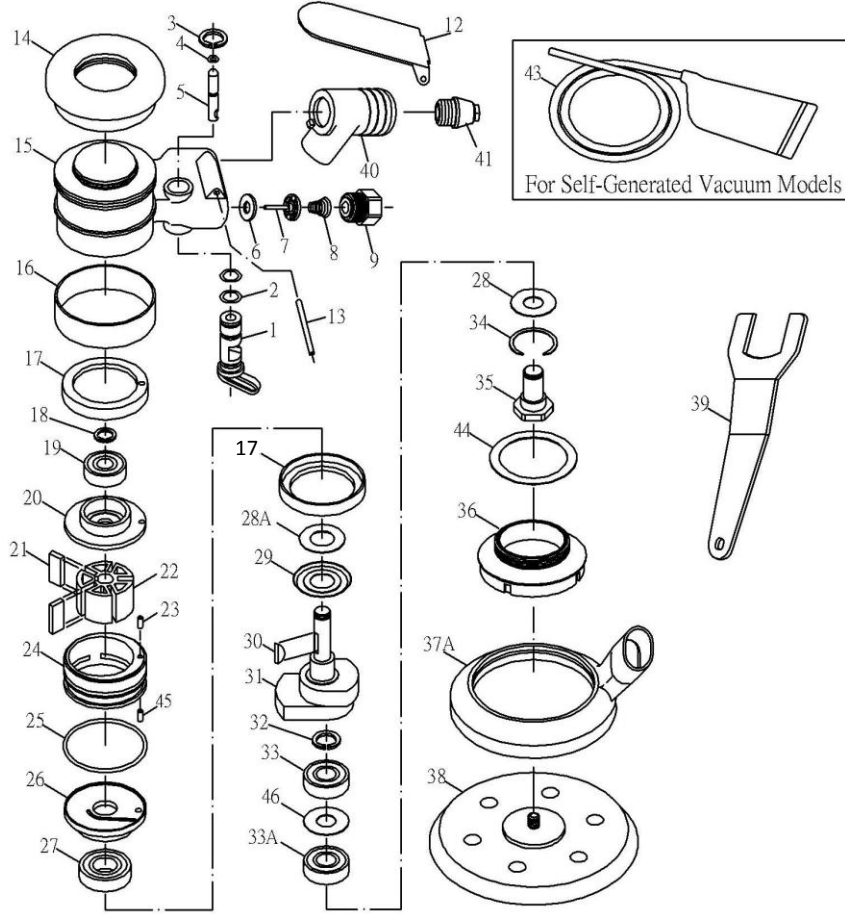

OS-601S **GAV** HAVALI ORBİTAL ZIMPARA

NO.	PARÇA ADI	ADET	NO.	PARÇA ADI	ADET
01	REGULATOR	1	26	FRONT PLATE	1
02	O-RING	2	27	BEARING (6002ZZ)	1
03	SNAP RING	1	28	WASHER	1
04	O-RING	1	28A	WASHER	1
05	VALVE STEM	1	29	WASHER	1
06	WASHER	1	30	ROTOR KEY	1
07	VALVE	1	31	MOTOR SHAFT BALANCER (6")	1
08	SPRING	1	32	SNAP RING	1
09	AIR INLET	1	33	BEARING (6001LU)	1
12	LEVER	1	33A	BEARING (6001)	1
13	PIN	1	34	SNAP RING	1
14	PROTECTING RUBBER	1	35	SHAFT	1
15	HOUSING	1	36	HOUSING COVER	1
16	SKIRT	1	37A	SHROUD	1
17	RUBBER BUSHING	2	38	PAD HOOK-UP	1
18	SNAP RING	1	39	STOP SPANNER	1
19	BEARING (6000ZZ)	1	40	VACUUM ADAPTER	1
20	REAR PLATE	1	41	MUFFLER BODY	1
21	ROTOR BLADE	5	43	RUBBER HOSE & BAG SET	1
22	ROTOR	1	44	WASHER	1
23	PIN (3*12L)	1	45	PIN	1
24	CYLINDER	1	46	SHIM	1
25	O-RING	1		BAG	1